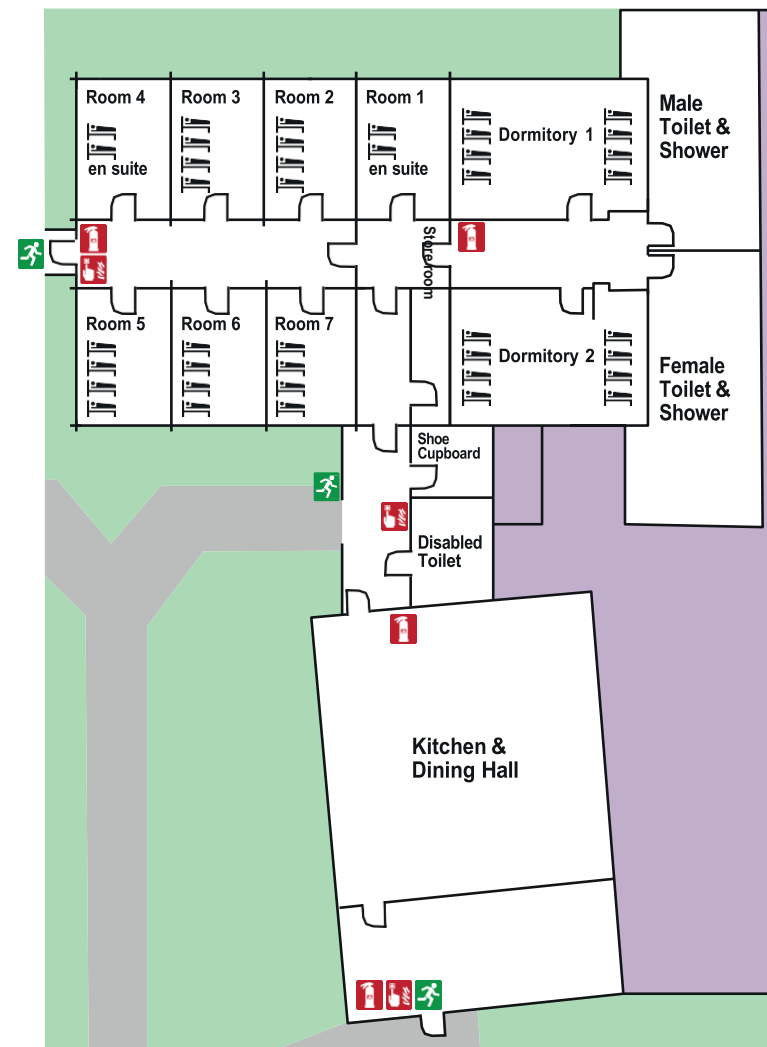

Log Cabin

The Log Cabin is our main residential building and sleeps up to 40 people. Within the building there are toilet and shower facilities, a full commercial kitchen, and a dining hall.

The rooms are divided into two 8-bed dormitories, five 4-bed rooms and two 2-bed ensuite staff rooms. Guest internet access is available. For more details, please see your Welcome Pack on arrival.

Room 1 (staff)

- 1 _____
- 2 _____

Room 2

- 1 _____
- 2 _____
- 3 _____
- 4 _____

Room 3

- 1 _____
- 2 _____
- 3 _____
- 4 _____

Room 4 (staff)

- 1 _____
- 2 _____

Room 5

- 1 _____
- 2 _____
- 3 _____
- 4 _____

Room 6

- 1 _____
- 2 _____
- 3 _____
- 4 _____

Room 7

- 1 _____
- 2 _____
- 3 _____
- 4 _____

Dorm 1

- 1 _____
- 2 _____
- 3 _____
- 4 _____
- 5 _____
- 6 _____
- 7 _____
- 8 _____

Dorm 2

- 1 _____
- 2 _____
- 3 _____
- 4 _____
- 5 _____
- 6 _____
- 7 _____
- 8 _____

Building Layout

Key

-  Emergency exit
-  Fire extinguisher
-  Call point